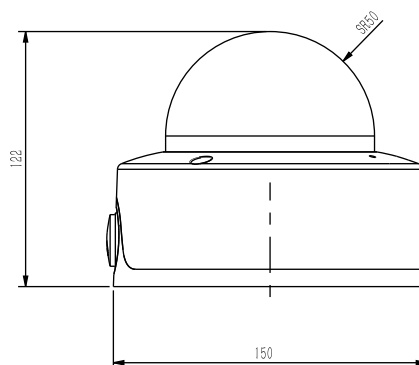

Tiandy Technologies Co.,Ltd.

Email: sales@tiandy.com

Tel: +86-22-58596065

Website: en.tiandy.com

Fax: +86-22-58596048

SPECIFICATIONS

Camera	
Image Sensor	1/2.8" CMOS
Signal System	PAL/NTSC
Min. Illumination	Color: 0.002Lux@ (F1.6, ACG ON), B/W: 0Lux with IR
Shutter Time	1s to 1/100,000s
Day & Night	Dual IR Cut Filter with Auto Switch
Wide Dynamic Range	120dB
Angle Adjustment	pan 0~330°, tilt 0~75°, roate 0~350°
Lens	
Lens Type	Motorized
Focus	2.8-12mm
Lens Mount	Φ14
Aperture	F1.6~F2.9, DC Drive
FOV	Horizontal field of view: 96°~30.6°
Illuminator	
IR LEDs	32
IR Range	Up to 30m
Wavelength	850nm
White LEDs	N/A
Compression Standard	
Video Compression	S+265/H.265/H.264/M-JPEG
Video Bit Rate	32Kbps~16Mbps
Audio Compression	G.711A/G.711U/ADPCM/AAC
Audio Bit Rate	8K~48Kbps
Image	
Max. Resolution	1920x1080
Main Stream	PAL: 25fps (1920×1080, 1280×960, 1280×720, 704×576, 640×480)
	NTSC: 30fps (1920×1080, 1280×960, 1280×720, 704×480, 640×480)
Sub Stream	PAL: 25fps (704×576, 704×288, 352×288)
	NTSC: 30fps (704×480, 704×240, 352×240)
Third Stream	720P
Image Setting	Saturation, brightness, contrast, sharpness, adjustable by client software or web browser
Image Enhancement	BLC/3D DNR/HLC/Corridor Format
ROI	Support 4 fixed region of coding
OSD	16×16, 24×24,32×32, 48×48, 64×64, 96×96, adaptable size, Letters Such as Week, Date, Time, Total 5 Regions
Picture Overlay	Yes
Privace Mask	Yes
Smart Defog	Yes
Feature	
Alarm Trigger	Event Input, Event Output, Motion Detection, Mask Alarm, Disk Full, Disk R/W Error, IP Address Conflict, MAC Address Conflict, FTP Server Exception

* Listed resolutions are only selectable options. It does not mean that all streams can work at their maximum resolution at the same time.

AVAILABLE MODEL

TC-NC24MS

DIMENSIONS (Unit: mm)

ACCESSORIES

A36
Pole Mount