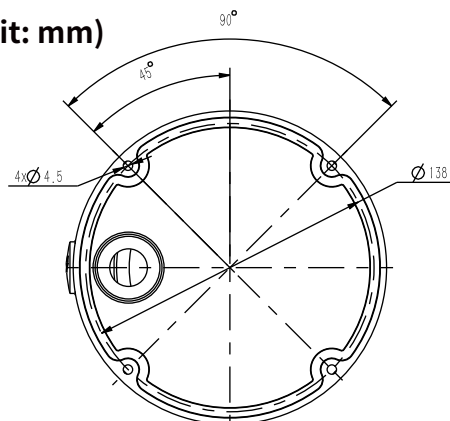

Tiandy Technologies Co.,Ltd.

Email: sales@tiandy.com

Tel: +86-22-58596065

Website: en.tiandy.com

Fax: +86-22-58596048

SPECIFICATIONS

Camera	
Image Sensor	1/2.8" CMOS
Signal System	PAL/NTSC
Min. Illumination	Color: 0.002Lux@ (F1.6, ACG ON), B/W: 0Lux with IR
Shutter Time	1s to 1/100,000s
Day & Night	Dual IR Cut Filter with Auto Switch
Wide Dynamic Range	120dB
Angle Adjustment	pan 0~330°, tilt 0~75°, roate 0~350°
Lens	
Lens Type	Motorized
Focus	2.8-12mm
Lens Mount	Φ14
Aperture	F1.6~F2.9, DC Drive
FOV	Horizontal field of view: 96°~30.6°
Illuminator	
IR LEDs	32
IR Range	Up to 30m
Wavelength	850nm
White LEDs	N/A
Compression Standard	
Video Compression	S+265/H.265/H.264/M-JPEG
Video Bit Rate	32Kbps~16Mbps
Audio Compression	G.711A/G.711U/ADPCM/AAC
Audio Bit Rate	8K~48Kbps
Image	
Max. Resolution	1920x1080
Main Stream	PAL: 25fps (1920×1080, 1280×960, 1280×720, 704×576, 640×480)
	NTSC: 30fps (1920×1080, 1280×960, 1280×720, 704×480, 640×480)
Sub Stream	PAL: 25fps (704×576, 704×288, 352×288)
	NTSC: 30fps (704×480, 704×240, 352×240)
Third Stream	720P
Image Setting	Saturation, brightness, contrast, sharpness, adjustable by client software or web browser
Image Enhancement	BLC/3D DNR/HLC/Corridor Format
ROI	Support 4 fixed region of coding
OSD	16×16, 24×24,32×32, 48×48, 64×64, 96×96, adaptable size, Letters Such as Week, Date, Time, Total 5 Regions
Picture Overlay	Yes
Privace Mask	Yes
Smart Defog	Yes
Feature	
Alarm Trigger	Event Input, Event Output, Motion Detection, Mask Alarm, Disk Full, Disk R/W Error, IP Address Conflict, MAC Address Conflict, FTP Server Exception

* Listed resolutions are only selectable options. It does not mean that all streams can work at their maximum resolution at the same time.

AVAILABLE MODEL

TC-NC24MS

DIMENSIONS (Unit: mm)

ACCESSORIES

A36
Pole Mount