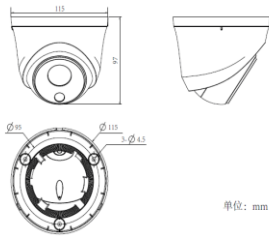

TC-C34HN 4MP H.265 IR Dome Camera(2.8mm)

4MP H.265 IR Dome Camera(2.8mm)

Features

- Semi metal housing
- Up to 2560*1440
- S+265/H.265/H.264 Codec
- Min. Illumination Color: 0.05 Lux,B/W: 0.01Lux,0 Lux with IR
- Smart IR, IR Range: 30m
- Operating Conditions -35℃~65℃(IR OFF) /-35℃~-40℃(IR ON), 0~95% RHG
- PoE, IP66
- 3 Smart features:
  Smart alarm, an advanced motion detection to recognize only human among all the moving objects.
  Smart codec, 256kbps for 1080P video stream and 1GB storage for 24 hours recording.
  Smart image, an advanced algorithm to make sure to see human clearly.

Dimensions

Tiandy

Camera	
Image Sensor	1/2.7" CMOS
Signal System	PAL/NTSC
Min. Illumination	Color: 0.05Lux ; B/W: 0.01Lux
Shutter Time	1s to 1/100,000s
Lens	2.8mm
Lens Mount	M12
Day& Night	IR Cut Filter with Auto Switch
Wide Dynamic Range	100dB
Digital Noise Reduction	3D DNR
Compression Standard	
Video Compression	Smart S+265/S+265/H.265/S+264/H.264
Video Bit Rate	32Kbps~6Mbps
Audio Compression	N/A
Audio Bit Rate	N/A
Image	
Max. Image Resolution	2560x1440
Frame Rate	PAL: 1440P@15fps, 2304*1296@25fps, 1080p@25fps, 960P@25fps, 720P@25fps NTSC: 1440P@15fps, 2304*1296@30fps, 1080p@30ps, 960P@30ps, 720P@30ps
Mainstream	1440P(2560x1440)
Substream	4CIF (704x480)
3rd Stream	N/A
Image Settings	Brightness, Saturation, Contrast,Flip Mode Adjustable by Client Software or Web Browser
HLC	Y
Smart Defog	Y
Corridor Format	N/A
ROI	N/A
Privacy Mask	Y
Picture Overlay	N/A
OSD	16x16, 32x32, 48x48 Size Letters Such as Week, Date, Time, Total 1 Regions
Network	
Network Storage	N/A
NTP	Y
ANR	N/A
Video Analytics	N/A
EW	N/A
Alarm Trigger	Advanced Motion Detection/IP Conflict/MAC Conflict
Protocols	TCP/HTTP/MULTICAST/UPnP/DDNS/FTP/NTP/RTSP/S/MTP/
Remote Connection	Y
System Compatibility	ONVIF (Profile S)
Smart Feature	
smart alarm	Y. An advanced motion detection to recognize only human among all the moving objects.
smart codec	Y. 256kbps for 1080P video stream and 1GB storage for 24 hours recording
smart image	Y. An advanced algorithm to make sure to see human clearly.
Interface	
Audio Input	N/A
Audio Output	N/A
Communication Interface	1-ch RJ45 10M / 100M Ethernet Interface
Alarm Input	N/A
Alarm Output	N/A
Video Output	N/A
On-board Storage	N/A
Extension	N/A
General	
Language	English,Simplified Chinese,Traditional Chinese,Spanish, Italian, Korean, Turkish, Russian, Thai, polish, French
Operating Conditions	-35℃~65℃, 0~95% RHG
Power Supply	DC 12 V ± 20%, POE
Power Consumption	MAX 6W (POE) , MAX 6W (DC12V)
IR Light	1
IR Distance	30m
White Light	N/A
Impact Protection	IP66